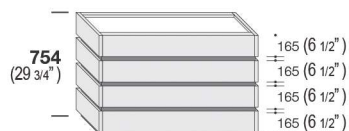

SANGIACOMO

Composition 1F

LARGEUR
P = 17 3/8" - 23 1/4" - 29 1/4"

Composition 2F

LARGEUR
P = 29 1/4"

Composition 3F

LARGEUR
P = 35 1/8"

Composition 44F

LARGEUR
P = 17 3/8" - 23 1/4" - 29 1/4"

Composition 5F

LARGEUR
P = 17 3/8" - 23 1/4" - 29 1/4"

PROFONDEUR - TABLES DE CHEVET
P = 17 3/8"

Composition 6F

Composition 7F

Composition 8F

LARGEUR
P = 46 7/8" - 58 3/4"

Composition 9F

LARGEUR
P = 35 1/8" - 29 1/4"

Composition 10F

LARGEUR
P = 23 1/4" - 29 1/4"

PROFONDEUR - SEMAINIERS / COMMODES
P = 20 3/4" - 17 3/8"

FINIS

** Plusieurs autres configurations disponibles **

Dessus + Plinthe			Dessus + Plinthe		
Melamine finish			Veneered oak		
- Frassinato			- Carbone - Grigio - Cenere - Argilla		
- Bianco 10 - Canapa			- Nodato Caramello - Nodato Naturale		
- Olmo			- Termotrattato		
- Scuro			Noce Canaletto		
- Loto			Matt lacquered		
Natura - Tortora - Terra			Metal lacquered		
Structure			Structure		
Melamine finish	Matt lacquered	Metal lacquered	Melamine finish	Matt lacquered	Metal lacquered
- Frassinato			- Frassinato		
- Bianco 10 - Canapa			- Bianco 10 - Canapa		
- Olmo			- Olmo		
- Scuro			- Scuro		
- Loto			- Loto		
Natura - Tortora - Terra			Natura - Tortora - Terra		