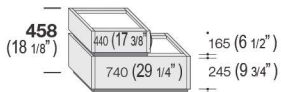

SANGIACOMO

Composition 1F

LARGEUR
P = 17 3/8" - 23 1/4" - 29 1/4"

Composition 2F

LARGEUR
P = 29 1/4"

Composition 3F

LARGEUR
P = 35 1/8"

Composition 44F

LARGEUR
P = 17 3/8" - 23 1/4" - 29 1/4"

Composition 5F

LARGEUR
P = 17 3/8" - 23 1/4" - 29 1/4"

PROFONDEUR - TABLES DE CHEVET
P = 17 3/8"

Composition 6F

Composition 7F

Composition 8F

LARGEUR
P = 46 7/8" - 58 3/4"

Composition 9F

LARGEUR
P = 35 1/8" - 29 1/4"

Composition 10F

LARGEUR
P = 23 1/4" - 29 1/4"

PROFONDEUR - SEMAINIERS / COMMODES
P = 20 3/4" - 17 3/8"

FINIS

** Plusieurs autres configurations disponibles **

Dessus + Plinthe			Dessus + Plinthe		
Melamine finish			Veneered oak		
- Frassinato			- Carbone - Grigio - Cenere - Argilla		
- Bianco 10 - Canapa			- Nodato Caramello - Nodato Naturale		
- Olmo			- Termotrattato		
- Scuro			Noce Canaletto		
- Loto			Matt lacquered		
Natura - Tortora - Terra			Metal lacquered		
Structure			Structure		
Melamine finish	Matt lacquered	Metal lacquered	Melamine finish	Matt lacquered	Metal lacquered
- Frassinato			- Frassinato		
- Bianco 10 - Canapa			- Bianco 10 - Canapa		
- Olmo			- Olmo		
- Scuro			- Scuro		
- Loto			- Loto		
Natura - Tortora - Terra			Natura - Tortora - Terra		