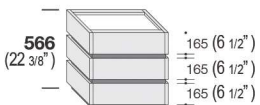

SANGIACOMO

Composition 1F

LARGEUR
P = 17 3/8" - 23 1/4" - 29 1/4"

Composition 2F

LARGEUR
P = 29 1/4"

Composition 3F

LARGEUR
P = 35 1/8"

Composition 44F

LARGEUR
P = 17 3/8" - 23 1/4" - 29 1/4"

Composition 5F

LARGEUR
P = 17 3/8" - 23 1/4" - 29 1/4"

PROFONDEUR - TABLES DE CHEVET
P = 17 3/8"

Composition 6F

Composition 7F

Composition 8F

LARGEUR
P = 46 7/8" - 58 3/4"

Composition 9F

LARGEUR
P = 35 1/8" - 29 1/4"

Composition 10F

LARGEUR
P = 23 1/4" - 29 1/4"

PROFONDEUR - SEMAINIERS / COMMODES
P = 20 3/4" - 17 3/8"

FINIS

** Plusieurs autres configurations disponibles **

Dessus + Plinthe			Dessus + Plinthe		
Melamine finish			Veneered oak		
- Frassinato			- Carbone - Grigio - Cenere - Argilla		
- Bianco 10 - Canapa			- Nodato Caramello - Nodato Naturale		
- Olmo			- Termotrattato		
- Scuro			Noce Canaletto		
- Loto			Matt lacquered		
Natura - Tortora - Terra			Metal lacquered		
Structure			Structure		
Melamine finish	Matt lacquered	Metal lacquered	Melamine finish	Matt lacquered	Metal lacquered
- Frassinato			- Frassinato		
- Bianco 10 - Canapa			- Bianco 10 - Canapa		
- Olmo			- Olmo		
- Scuro			- Scuro		
- Loto			- Loto		
Natura - Tortora - Terra			Natura - Tortora - Terra		