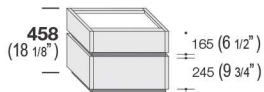

SANGIACOMO

Composition 1F

LARGEUR
P = 17 3/8" - 23 1/4" - 29 1/4"

Composition 2F

LARGEUR
P = 29 1/4"

Composition 3F

LARGEUR
P = 35 1/8"

Composition 44F

LARGEUR
P = 17 3/8" - 23 1/4" - 29 1/4"

Composition 5F

LARGEUR
P = 17 3/8" - 23 1/4" - 29 1/4"

PROFONDEUR - TABLES DE CHEVET
P = 17 3/8"

Composition 6F

Composition 7F

Composition 8F

LARGEUR
P = 46 7/8" - 58 3/4"

Composition 9F

LARGEUR
P = 35 1/8" - 29 1/4"

Composition 10F

LARGEUR
P = 23 1/4" - 29 1/4"

PROFONDEUR - SEMAINIERS / COMMODES
P = 20 3/4" - 17 3/8"

FINIS

** Plusieurs autres configurations disponibles **

Dessus + Plinthe			Dessus + Plinthe		
Melamine finish			Veneered oak		
- Frassinato			- Carbone - Grigio - Cenere - Argilla		
- Bianco 10 - Canapa			- Nodato Caramello - Nodato Naturale		
- Olmo			- Termotrattato		
- Scuro			Noce Canaletto		
- Loto			Matt lacquered		
Natura - Tortora - Terra			Metal lacquered		
Structure			Structure		
Melamine finish	Matt lacquered	Metal lacquered	Melamine finish	Matt lacquered	Metal lacquered
- Frassinato			- Frassinato		
- Bianco 10 - Canapa			- Bianco 10 - Canapa		
- Olmo			- Olmo		
- Scuro			- Scuro		
- Loto			- Loto		
Natura - Tortora - Terra			Natura - Tortora - Terra		