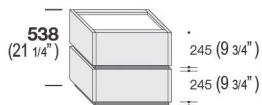

SANGIACOMO

Composition 1F

LARGEUR
P = 17 3/8" - 23 1/4" - 29 1/4"

Composition 2F

LARGEUR
P = 29 1/4"

Composition 3F

LARGEUR
P = 35 1/8"

Composition 44F

LARGEUR
P = 17 3/8" - 23 1/4" - 29 1/4"

Composition 5F

LARGEUR
P = 17 3/8" - 23 1/4" - 29 1/4"

PROFONDEUR - TABLES DE CHEVET
P = 17 3/8"

Composition 6F

Composition 7F

Composition 8F

LARGEUR
P = 46 7/8" - 58 3/4"

Composition 9F

LARGEUR
P = 35 1/8" - 29 1/4"

Composition 10F

LARGEUR
P = 23 1/4" - 29 1/4"

PROFONDEUR - SEMAINIERS / COMMODES
P = 20 3/4" - 17 3/8"

FINIS

** Plusieurs autres configurations disponibles **

Dessus + Plinthe			Dessus + Plinthe		
Melamine finish			Veneered oak		
- Frassinato			- Carbone - Grigio - Cenere - Argilla		
- Bianco 10 - Canapa			- Nodato Caramello - Nodato Naturale		
- Olmo			- Termotrattato		
- Scuro			Noce Canaletto		
- Loto			Matt lacquered		
Natura - Tortora - Terra			Metal lacquered		
Structure			Structure		
Melamine finish	Matt lacquered	Metal lacquered	Melamine finish	Matt lacquered	Metal lacquered
- Frassinato			- Frassinato		
- Bianco 10 - Canapa			- Bianco 10 - Canapa		
- Olmo			- Olmo		
- Scuro			- Scuro		
- Loto			- Loto		
Natura - Tortora - Terra			Natura - Tortora - Terra		