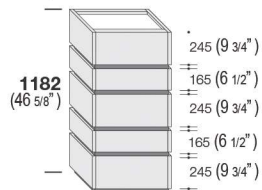

SANGIACOMO

Composition 1F

LARGEUR
P = 17 3/8" - 23 1/4" - 29 1/4"

Composition 2F

LARGEUR
P = 29 1/4"

Composition 3F

LARGEUR
P = 35 1/8"

Composition 44F

LARGEUR
P = 17 3/8" - 23 1/4" - 29 1/4"

Composition 5F

LARGEUR
P = 17 3/8" - 23 1/4" - 29 1/4"

PROFONDEUR - TABLES DE CHEVET
P = 17 3/8"

Composition 6F

Composition 7F

Composition 8F

LARGEUR
P = 46 7/8" - 58 3/4"

Composition 9F

LARGEUR
P = 35 1/8" - 29 1/4"

Composition 10F

LARGEUR
P = 23 1/4" - 29 1/4"

PROFONDEUR - SEMAINIERS / COMMODES
P = 20 3/4" - 17 3/8"

FINIS

** Plusieurs autres configurations disponibles **

Dessus + Plinthe			Dessus + Plinthe		
Melamine finish			Veneered oak		
- Frassinato			- Carbone - Grigio - Cenere - Argilla		
- Bianco 10 - Canapa			- Nodato Caramello - Nodato Naturale		
- Olmo			- Termotrattato		
- Scuro			Noce Canaletto		
- Loto			Matt lacquered		
Natura - Tortora - Terra			Metal lacquered		
Structure			Structure		
Melamine finish	Matt lacquered	Metal lacquered	Melamine finish	Matt lacquered	Metal lacquered
- Frassinato			- Frassinato		
- Bianco 10 - Canapa			- Bianco 10 - Canapa		
- Olmo			- Olmo		
- Scuro			- Scuro		
- Loto			- Loto		
Natura - Tortora - Terra			Natura - Tortora - Terra		