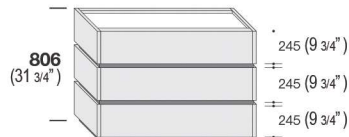

SANGIACOMO

Composition 1F

LARGEUR
P = 17 3/8" - 23 1/4" - 29 1/4"

Composition 2F

LARGEUR
P = 29 1/4"

Composition 3F

LARGEUR
P = 35 1/8"

Composition 44F

LARGEUR
P = 17 3/8" - 23 1/4" - 29 1/4"

Composition 5F

LARGEUR
P = 17 3/8" - 23 1/4" - 29 1/4"

PROFONDEUR - TABLES DE CHEVET
P = 17 3/8"

Composition 6F

Composition 7F

Composition 8F

LARGEUR
P = 46 7/8" - 58 3/4"

Composition 9F

LARGEUR
P = 35 1/8" - 29 1/4"

Composition 10F

LARGEUR
P = 23 1/4" - 29 1/4"

PROFONDEUR - SEMAINIERS / COMMODES
P = 20 3/4" - 17 3/8"

FINIS

** Plusieurs autres configurations disponibles **

Dessus + Plinthe			Dessus + Plinthe		
Melamine finish			Veneered oak		
- Frassinato			- Carbone - Grigio - Cenere - Argilla		
- Bianco 10 - Canapa			- Nodato Caramello - Nodato Naturale		
- Olmo			- Termotrattato		
- Scuro			Noce Canaletto		
- Loto			Matt lacquered		
Natura - Tortora - Terra			Metal lacquered		
Structure			Structure		
Melamine finish	Matt lacquered	Metal lacquered	Melamine finish	Matt lacquered	Metal lacquered
- Frassinato			- Frassinato		
- Bianco 10 - Canapa			- Bianco 10 - Canapa		
- Olmo			- Olmo		
- Scuro			- Scuro		
- Loto			- Loto		
Natura - Tortora - Terra			Natura - Tortora - Terra		