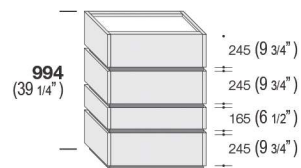

SANGIACOMO

Composition 1F

LARGEUR
P = 17 3/8" - 23 1/4" - 29 1/4"

Composition 2F

LARGEUR
P = 29 1/4"

Composition 3F

LARGEUR
P = 35 1/8"

Composition 44F

LARGEUR
P = 17 3/8" - 23 1/4" - 29 1/4"

Composition 5F

LARGEUR
P = 17 3/8" - 23 1/4" - 29 1/4"

PROFONDEUR - TABLES DE CHEVET
P = 17 3/8"

Composition 6F

Composition 7F

Composition 8F

LARGEUR
P = 46 7/8" - 58 3/4"

Composition 9F

LARGEUR
P = 35 1/8" - 29 1/4"

Composition 10F

LARGEUR
P = 23 1/4" - 29 1/4"

PROFONDEUR - SEMAINIERS / COMMODES
P = 20 3/4" - 17 3/8"

FINIS

** Plusieurs autres configurations disponibles **

Dessus + Plinthe			Dessus + Plinthe		
Melamine finish			Veneered oak		
- Frassinato			- Carbone - Grigio - Cenere - Argilla		
- Bianco 10 - Canapa			- Nodato Caramello - Nodato Naturale		
- Olmo			- Termotrattato		
- Scuro			Noce Canaletto		
- Loto			Matt lacquered		
Natura - Tortora - Terra			Metal lacquered		
Structure			Structure		
Melamine finish	Matt lacquered	Metal lacquered	Melamine finish	Matt lacquered	Metal lacquered
- Frassinato			- Frassinato		
- Bianco 10 - Canapa			- Bianco 10 - Canapa		
- Olmo			- Olmo		
- Scuro			- Scuro		
- Loto			- Loto		
Natura - Tortora - Terra			Natura - Tortora - Terra		