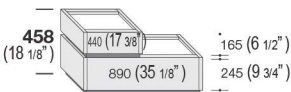

SANGIACOMO

Composition 1F

LARGEUR
P = 17 3/8" - 23 1/4" - 29 1/4"

Composition 2F

LARGEUR
P = 29 1/4"

Composition 3F

LARGEUR
P = 35 1/8"

Composition 44F

LARGEUR
P = 17 3/8" - 23 1/4" - 29 1/4"

Composition 5F

LARGEUR
P = 17 3/8" - 23 1/4" - 29 1/4"

PROFONDEUR - TABLES DE CHEVET
P = 17 3/8"

Composition 6F

Composition 7F

Composition 8F

LARGEUR
P = 46 7/8" - 58 3/4"

Composition 9F

LARGEUR
P = 35 1/8" - 29 1/4"

Composition 10F

LARGEUR
P = 23 1/4" - 29 1/4"

PROFONDEUR - SEMAINIERS / COMMODES
P = 20 3/4" - 17 3/8"

FINIS

** Plusieurs autres configurations disponibles **

Dessus + Plinthe			Dessus + Plinthe		
Melamine finish			Veneered oak		
- Frassinato			- Carbone - Grigio - Cenere - Argilla		
- Bianco 10 - Canapa			- Nodato Caramello - Nodato Naturale		
- Olmo			- Termotrattato		
- Scuro			Noce Canaletto		
- Loto			Matt lacquered		
Natura - Tortora - Terra			Metal lacquered		
Structure			Structure		
Melamine finish	Matt lacquered	Metal lacquered	Melamine finish	Matt lacquered	Metal lacquered
- Frassinato			- Frassinato		
- Bianco 10 - Canapa			- Bianco 10 - Canapa		
- Olmo			- Olmo		
- Scuro			- Scuro		
- Loto			- Loto		
Natura - Tortora - Terra			Natura - Tortora - Terra		