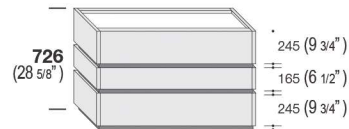

SANGIACOMO

Composition 1F

LARGEUR
P = 17 3/8" - 23 1/4" - 29 1/4"

Composition 2F

LARGEUR
P = 29 1/4"

Composition 3F

LARGEUR
P = 35 1/8"

Composition 44F

LARGEUR
P = 17 3/8" - 23 1/4" - 29 1/4"

Composition 5F

LARGEUR
P = 17 3/8" - 23 1/4" - 29 1/4"

PROFONDEUR - TABLES DE CHEVET
P = 17 3/8"

Composition 6F

Composition 7F

Composition 8F

LARGEUR
P = 46 7/8" - 58 3/4"

Composition 9F

LARGEUR
P = 35 1/8" - 29 1/4"

Composition 10F

LARGEUR
P = 23 1/4" - 29 1/4"

PROFONDEUR - SEMAINIERS / COMMODES
P = 20 3/4" - 17 3/8"

FINIS

** Plusieurs autres configurations disponibles **

Dessus + Plinthe			Dessus + Plinthe		
Melamine finish			Veneered oak		
- Frassinato			- Carbone - Grigio - Cenere - Argilla		
- Bianco 10 - Canapa			- Nodato Caramello - Nodato Naturale		
- Olmo			- Termotrattato		
- Scuro			Noce Canaletto		
- Loto			Matt lacquered		
Natura - Tortora - Terra			Metal lacquered		
Structure			Structure		
Melamine finish	Matt lacquered	Metal lacquered	Melamine finish	Matt lacquered	Metal lacquered
- Frassinato			- Frassinato		
- Bianco 10 - Canapa			- Bianco 10 - Canapa		
- Olmo			- Olmo		
- Scuro			- Scuro		
- Loto			- Loto		
Natura - Tortora - Terra			Natura - Tortora - Terra		